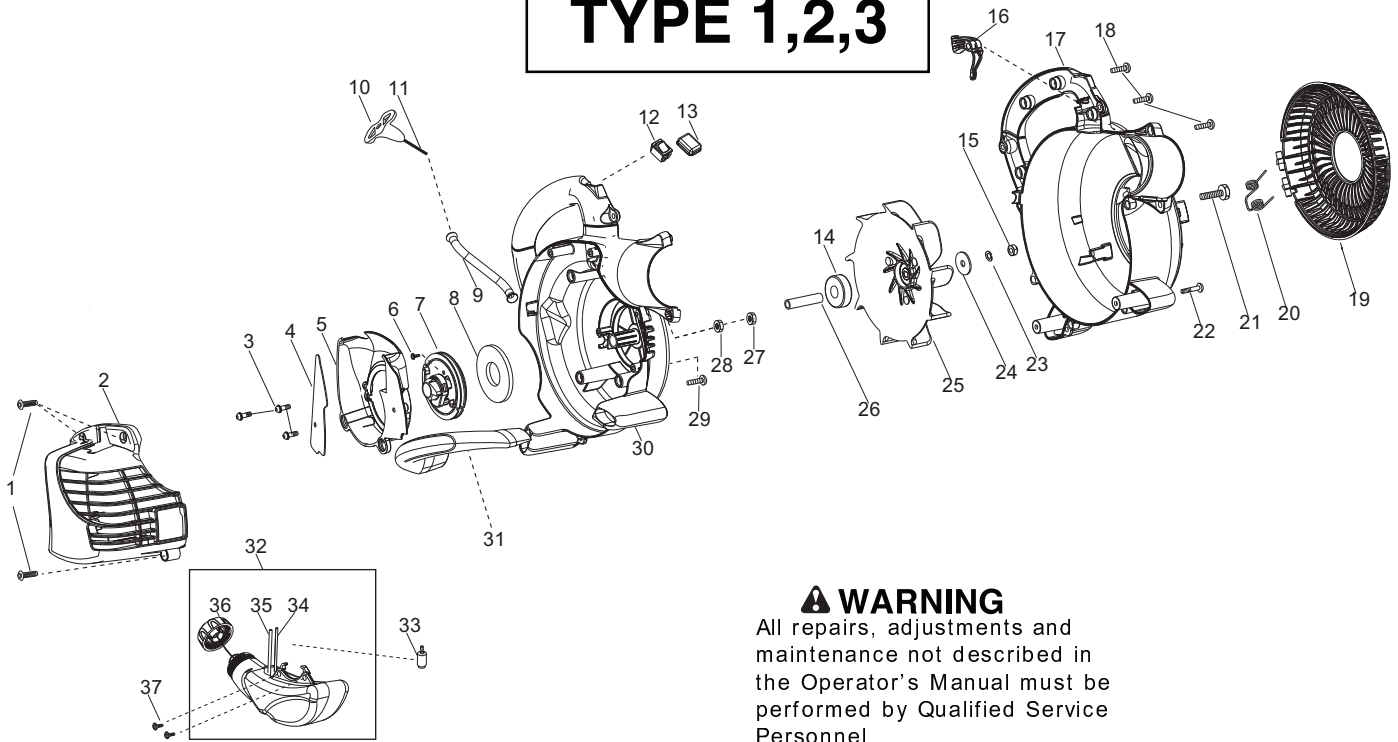

Parts List No. 545164321		Partner PARTS LIST	MODEL GBV 325
Date 4/17/12	Replaces 545164321 - 8/02/11		NOTE : Illustration may differ from actual model due to design changes.

TYPE 1,2,3

⚠ WARNING
All repairs, adjustments and maintenance not described in the Operator's Manual must be performed by Qualified Service Personnel.

✓ = New Part Number For This IPL

★ = Refer to the Service Reference Indicated for more information.(Located at the END of the IPL)

Parts List No. 545164321		<i>Partner</i> PARTS LIST	MODEL GBV 325
Date 4/17/12	Replaces 545164321 - 8/02/11		Page: 2
NOTE : Illustration may differ from actual model due to design changes.			

✓ = New Part Number For This IPL

★ = Refer to the Service Reference Indicated for more information.(Located at the END of the IPL)

Parts List No. 545164321		<i>Partner</i> PARTS LIST	MODEL GBV 325
Date 4/17/12	Replaces 545164321 - 8/02/11		NOTE : Illustration may differ from actual model due to design changes.