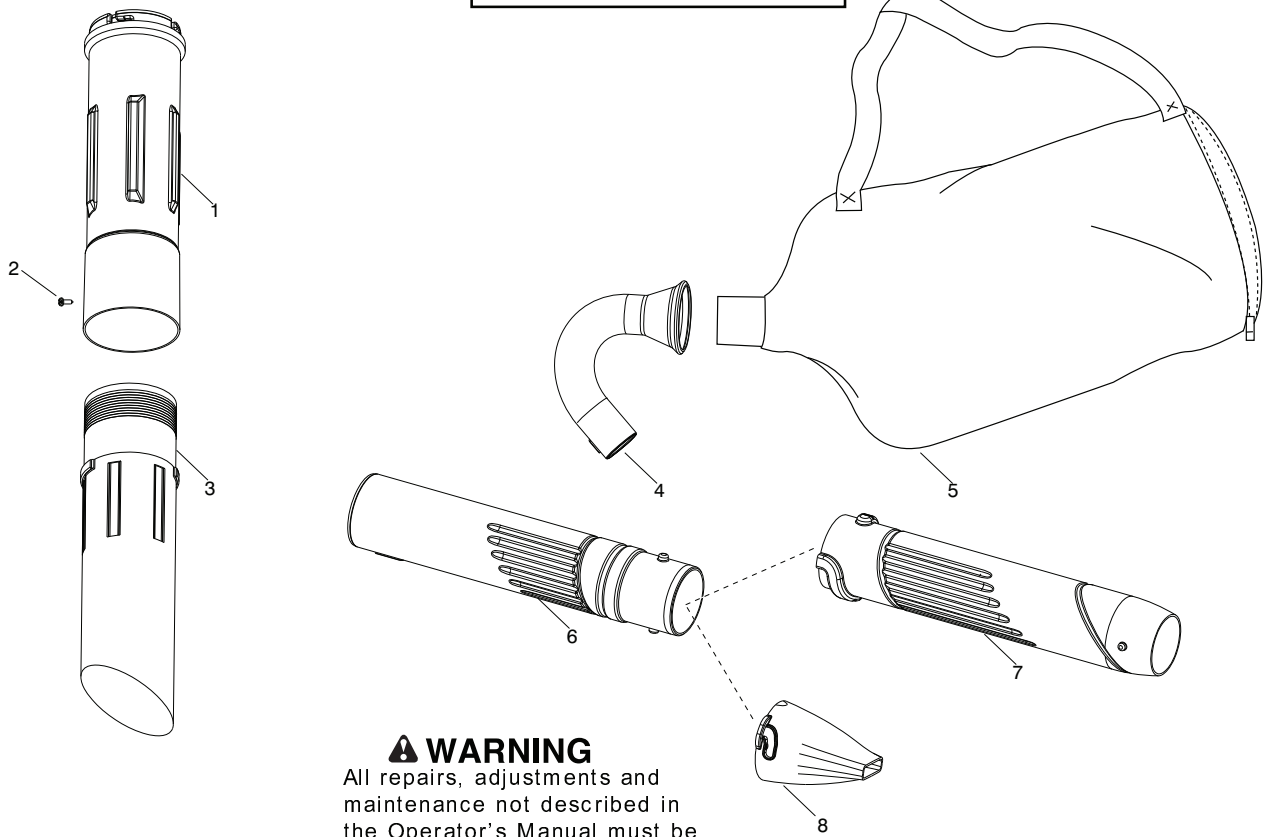

Parts List No. 545164321		<i>Partner</i> PARTS LIST	MODEL GBV 325	
Date 4/17/12	Replaces 545164321 - 8/02/11		NOTE : Illustration may differ from actual model due to design changes.	Page: 3

TYPE 1,2,3

⚠ WARNING

All repairs, adjustments and maintenance not described in the Operator's Manual must be performed by Qualified Service Personnel.

Ref.	Part No.	Description
1.	545099401	Tube - Upper Vac
2.	545144101	Screw
3.	545141001	Tube - Lower Vac
4.	575873501	Tube - J
5.	530095564	Assy - Vac Bag
6.	545167801	Tube - Upper Blower w/barrier
7.	545100601	Tube - Lower Blower
8.	545151201	Nozzle - High Speed

✓ = New Part Number For This IPL

★ = Refer to the Service Reference Indicated for more information. (Located at the END of the IPL)