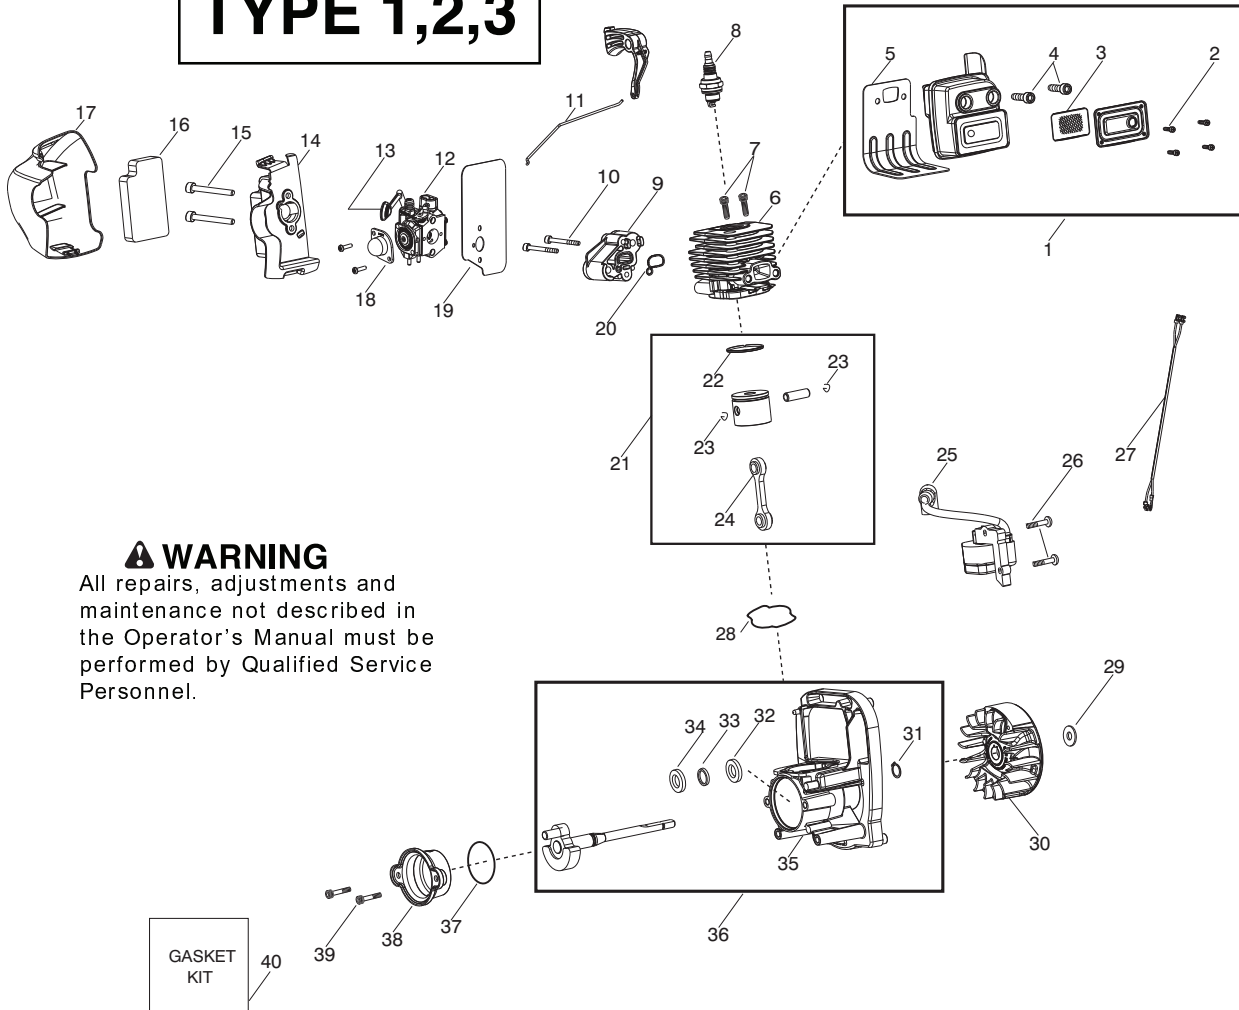

Parts List No. 545164321		<i>Partner</i> PARTS LIST	MODEL GBV 325
Date 4/17/12	Replaces 545164321 - 8/02/11		Page: 2
NOTE : Illustration may differ from actual model due to design changes.			

TYPE 1,2,3

⚠ WARNING

All repairs, adjustments and maintenance not described in the Operator's Manual must be performed by Qualified Service Personnel.

Ref.	Part No.	Description	Ref.	Part No.	Description
1.	525592801	Assy - Muffler (Incl. 2,3,4,5)	24.	545081865	Kit - Assy. Connecting Rod
2.	530015241	Screw	25.	545158001	Module - Ignition
3.	545081845	Kit - Spark Screen	26.	530016357	Screw
4.	530058982	Bolt	27.	545127601	Assy - Wire Harness
5.	-----	Gasket (Ref.#40)	28.	-----	O-Ring (Ref.#40)
6.	545115301	Cylinder	29.	530015828	Washer
7.	530015953	Bolt	30.	-----	Assy - Flywheel
8.	952030249	Spark Plug (RCJ-6Y)		545197301	(TYPE 1,2)
9.	545084901	Adapter - Carb.		530054115	(TYPE 3)
10.	530016441	Screw	31.	530015941	Retainer - Crankshaft
11.	545115501	Linkage - Throttle	32.	530055728	Bearing - Outer
12.	545081855	Kit - Carb. Assy (WT875A) (Incl. 13,18)	33.	530019264	Seal
13.	545157103	Lever - Choke (Red)	34.	530032125	Bearing - Inner
14.	545112603	Base - Airbox	35.	530012582	Assy - Crankcase (Incl. 32,33,34)
15.	530016429	Screw	36.	-----	Assy - Crankcase & Crankshaft (Incl. 31,35)
16.	545116801	Filter		545102102	(TYPE 1,2)
17.	545112702	Cover - Air Box Filter		579012701	(TYPE 3)
18.	530035497	Bulb - Purge (walbro 188-16)	37.	-----	O-Ring (Ref.#38,40)
19.	-----	Gasket (Ref.#40)	38.	530057954	Assy - Rear Plug (Incl. 37)
20.	-----	O-Ring (Ref.#40)	39.	530016386	Screw
21.	545081864	Kit - Piston / Connecting Rod (Incl. 22,23,24)	40.	545081832	Kit - Gasket (Incl. 5,19,20,28,37)
22.	545154009	Ring - Piston			
23.	530015162	Retainer - Wrist Pin			

✓ = New Part Number For This IPL

★ = Refer to the Service Reference Indicated for more information.(Located at the END of the IPL)